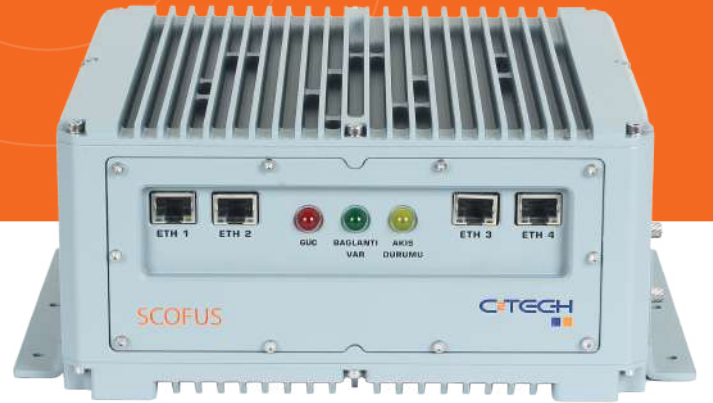

# MOBIOT SCOFUS

SEAMLESS COMMUNICATIONS FUSION UNIT

## Autonomous Air/Land/Marine Communications Solution

MOBIOT SCOFUS creates broadband channel by fusing different communication channels. All communication resources like SATCOM, RF-LOS, LTE/5G act as single wideband channel.

Each communication technology such as SATCOM, RF Radio-link or Cellular has its own unique limitations. Relying on a single type of communication channel for autonomous Air, Land and Marine Platforms, may cause interruptions and operational issues. CTech's MOBIOT SCoFus technology developed to use all communication channels actively to create one uninterrupted broadband channel for seamless communication.

## DETAILS

CTech MOBIoT technology increases the bandwidth by adding each communication channel's data traffic to the available band and provides fusion connectivity. In case of losing the communication links one by one, the system seamlessly keep operating without any interruption.